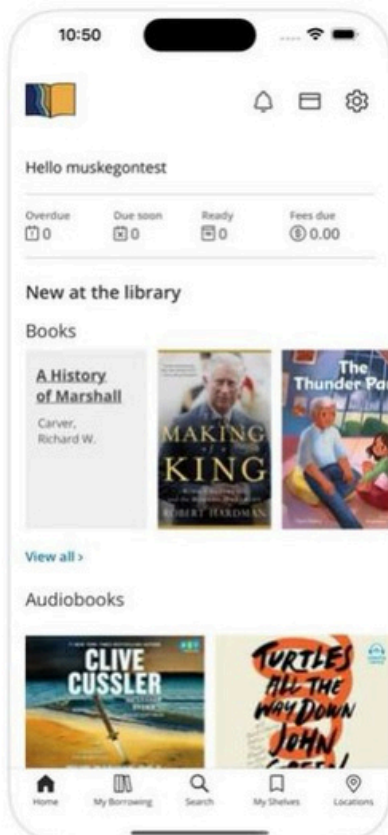

**Go to your app store  
(Apple App Store or Google Play Store)  
and type LP2 or LPLP. Then click 'Get.'**

LP2

Cancel

**LPLP**  
Reference

**Get**

Local Public Library Partnership

Reference

**Double Click to Install, then click Open once it's installed.**

Once opened, you can click 'Login in' and enter your library card barcode and pin number.