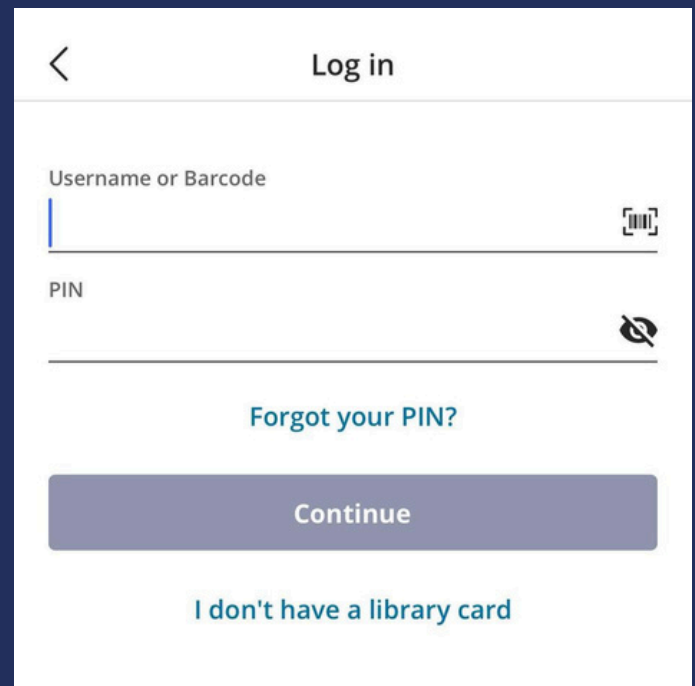

**Go to your app store  
(Apple App Store or Google Play Store)  
and type LP2 or LPLP. Then click 'Get.'**

LP2

Cancel

**LPLP**  
Reference

**Get**

Local Public Library Partnership

Reference

**Double Click to Install, then click Open once it's installed.**

Once opened, you can click 'Login in' and enter your library card barcode and pin number.