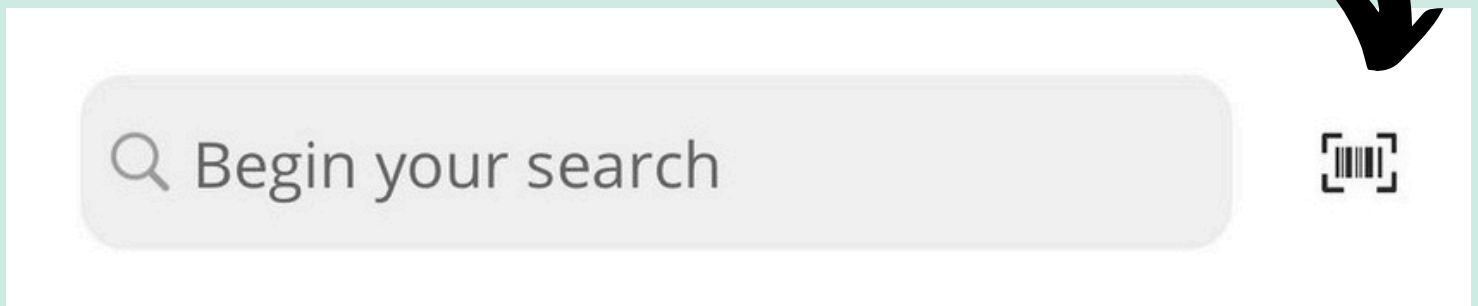

If you see a book outside of the library and want to know if it's in the LP2 collection, you can click the 'Search' option and then click the barcode icon.

Next, scan the book's ISBN, and see if it's available through the LP2 Collection!