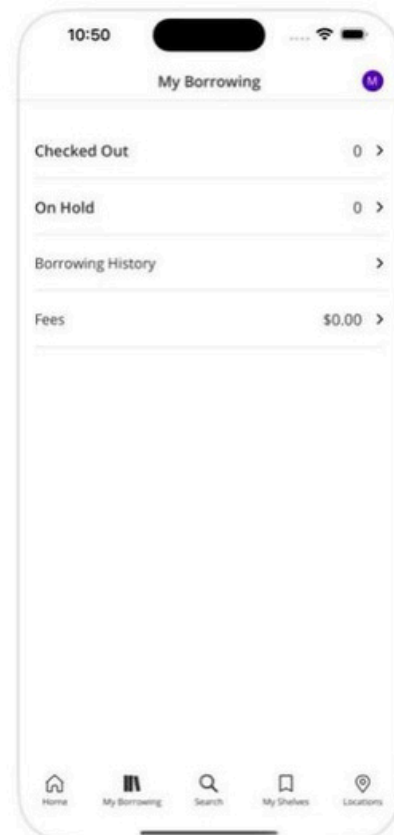

**Go to your app store  
(Apple App Store or Google Play Store)  
and type LP2 or LPLP. Then click 'Get.'**

LP2

Cancel

**LPLP**  
Reference

**Get**

Local Public Library Partnership

Reference

**Double Click to Install, then click Open once it's installed.**

Once opened, you can click 'Login in' and enter your library card barcode and pin number.