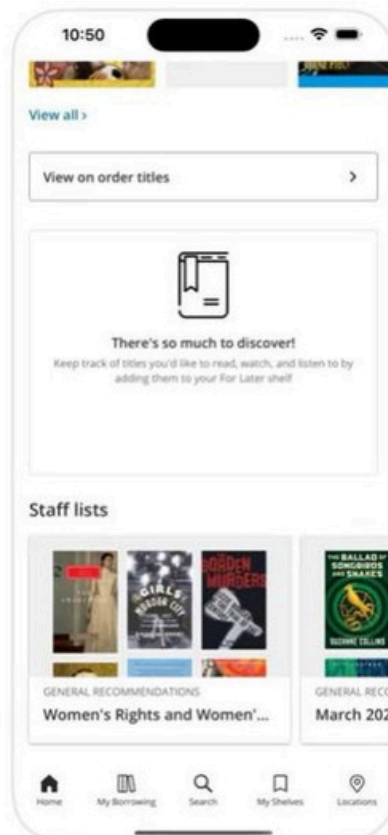

**Go to your app store  
(Apple App Store or Google Play Store)  
and type LP2 or LPLP. Then click 'Get.'**

LP2

Cancel

**LPLP**  
Reference

**Get**

Local Public Library Partnership

Reference

**Double Click to Install, then click Open once it's installed.**

Once opened, you can click 'Login in' and enter your library card barcode and pin number.