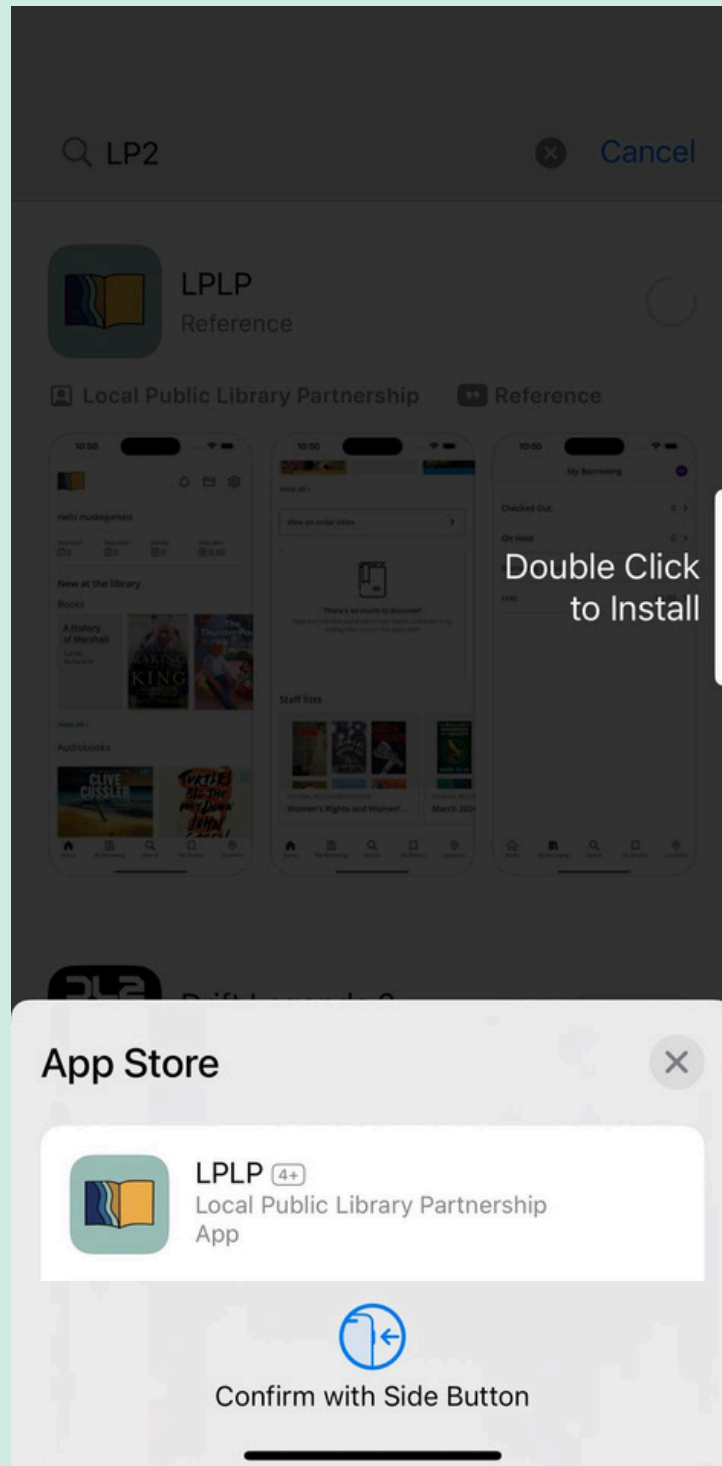

**Go to your app store  
(Apple App Store or Google Play Store)  
and type LP2 or LPLP. Then click 'Get.'**

LP2

Cancel

**LPLP**  
Reference

**Get**

Local Public Library Partnership

Reference

**Double Click to Install, then click Open once it's installed.**

Once opened, you can click 'Login in' and enter your library card barcode and pin number.

# From there, you can start exploring the app!